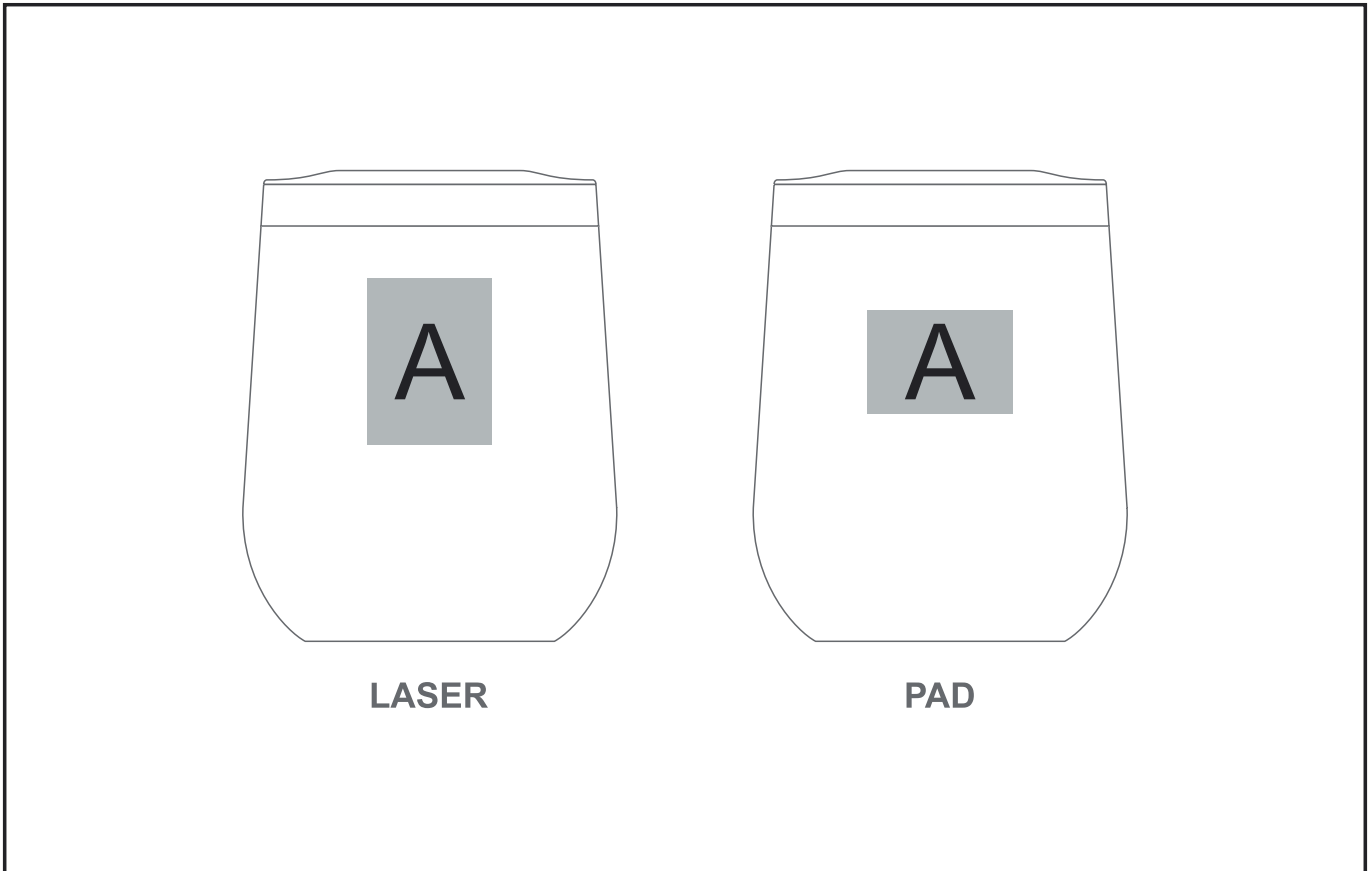

DR-SD-196-B

Serendipio Woodbury Cup Duo Set

Need to know:

- Includes 1-Position Laser Engraving on **BOTH** Mugs (setup fees apply)
- Laser Colour: Silver

Branding Options:

Position A

1. Laser Engraving (LB)
N/A
Size: 30mm wide x 40mm high
2. Pad Printing (PC)
4 Colours
Size: 35mm wide x 25mm high